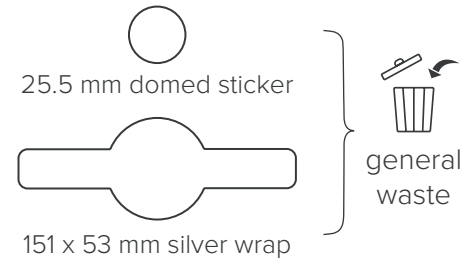

Packaging:

repurpose

general
waste

CHOCOLATE CAVIAR

tin also available in *gold*

A selection of chocolate pearls sealed in a shiny caviar tin. Branded with a full colour wrap and dome sticker.

Product weight: 65g