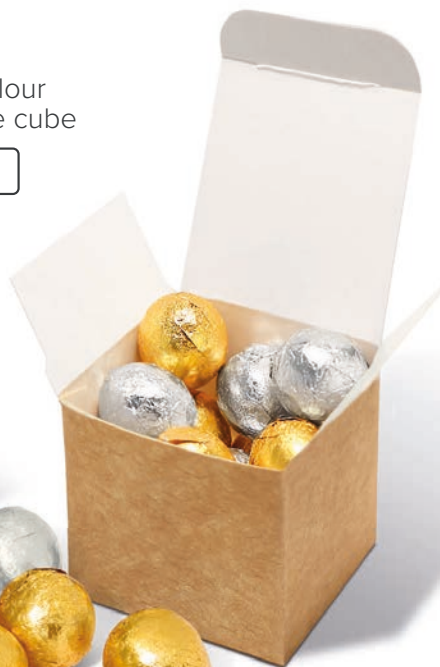

Code: 105319

Packaging:

compostable

eco film

recycle

card

ECO KRAFT CUBE

250 x 45 mm full colour
paper wrap around the cube