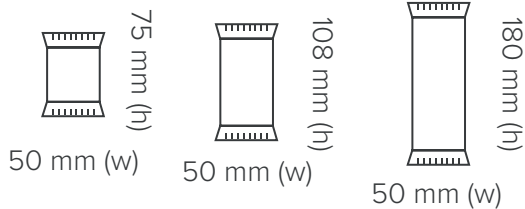

CHOCOLATE BARS

Our new hand crafted milk chocolate bars are made in house. Fairly Traded 41% cocoa wrapped in branded kraft film.

3 Baton Bar code: 105308
6 Baton Bar code: 105309
12 Baton Bar code: 105310

Packaging: