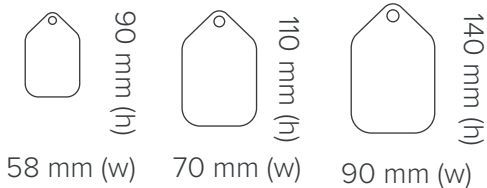

227 mm (w)
315 mm (h)
100 mm (d)

Code: 105206

Each Gift Hamper comes sealed with a white ribbon and full colour brandable card tag

Our new festive Gift Hampers are available in three different sizes and are packed tight with chocolate goodies.