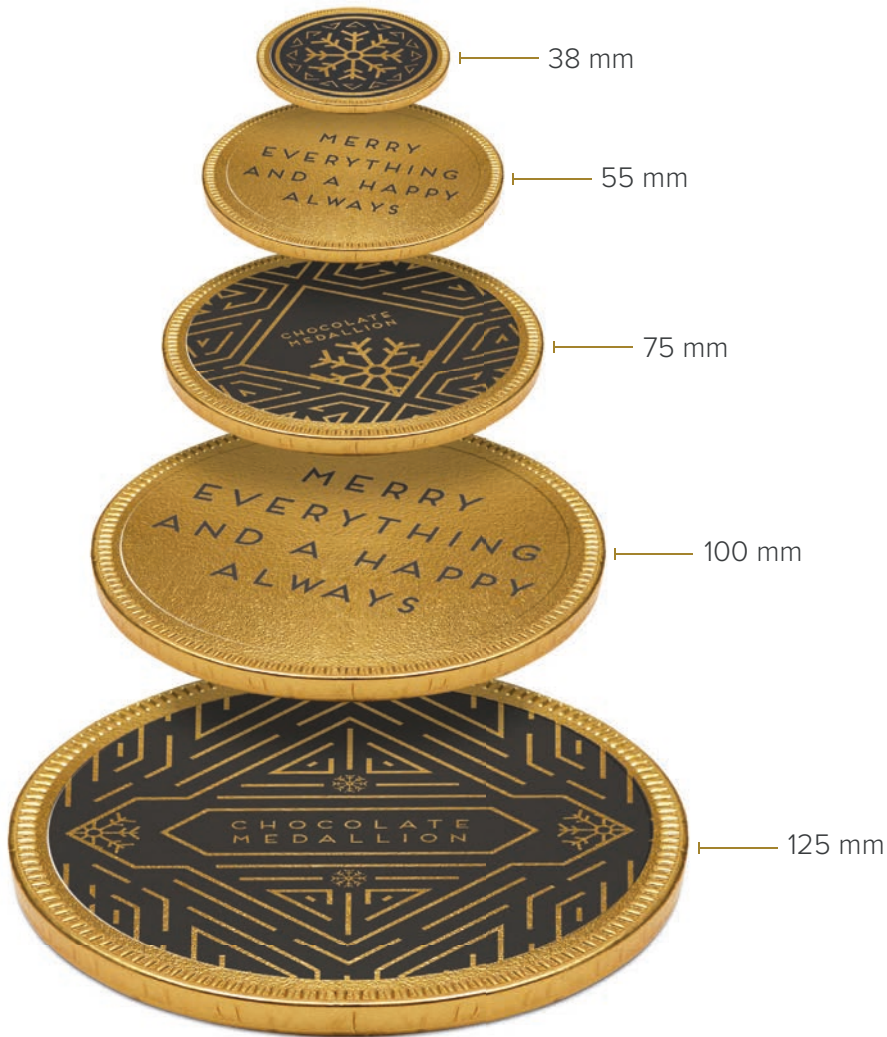

Filling weight: 35g

Code: 105218

Packaging:

repurpose

recycle

MEDALLIONS

Delicious 30% cocoa milk chocolate wrapped in gold tin foil. Choose from five different sizes.

Packaging:

ORGANZA BAG

115 mm (h)

95 mm (w)

Available in a wide range of colours, these Organza Bags come filled with a selection of chocolate fillings, from foiled balls to chocolate coins.

Branded with a full colour card tag.