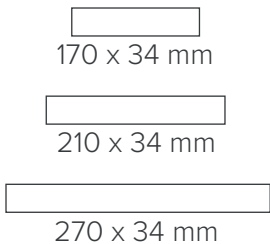

Included:

- x2 Milk Chocolate Yule Log
- x2 Rum & Raisin Xmas Pudding
- x2 White Champagne Truffle
- x2 White Chocolate & Caramel Holly
- x2 Dark Salted Caramel
- x2 Butterscotch Truffle

Product weight: 210g
Filling weight: 174g
Code: 105202