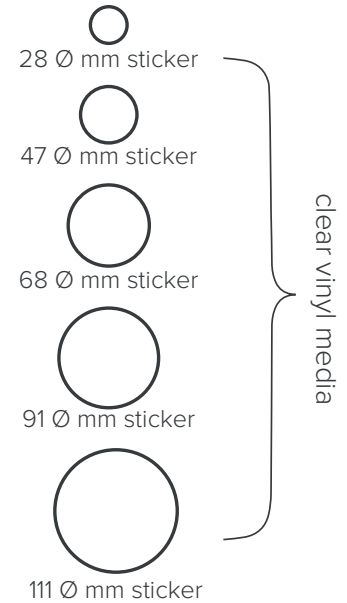

MEDALLIONS

Delicious 30% cocoa milk chocolate wrapped in gold tin foil. Choose from five different sizes.

Packaging: